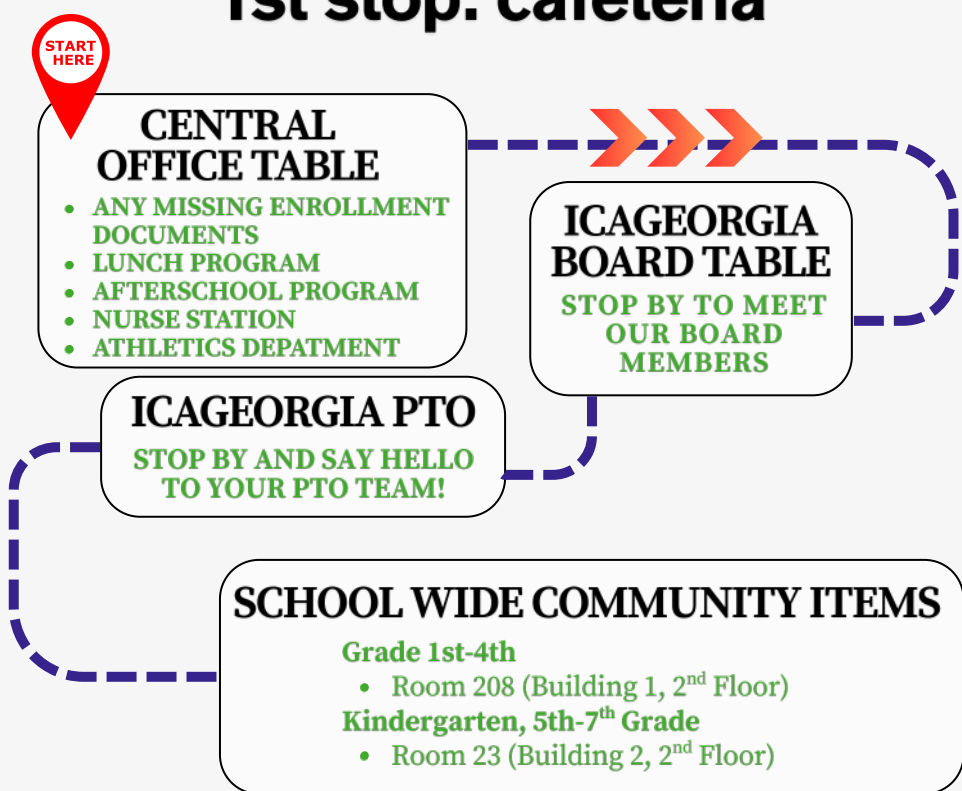

JULY 23TH - BACK TO SCHOOL OPEN HOUSE INFORMATION

Due to limited staffing, please come at the designated time for each child. Thank you for your understanding in advance.

スタッフのスケジュールの関係上、各お子さまの学年に指定された時間内にお越しください。よろしくお願いいたします。

GRADE 学年	TIME 時間
1ST & 2ND	8am-9:25am 午前9時～午前9時25分
3RD, 4TH & 5TH	9:30am-10:55am 午前9時30分～午前10時55分
KINDERGARTEN, 6TH & 7TH	11am-12:25am 午前11時～午前12時25分

FIRST, PLEASE COME TO THE CAFETERIA! 先ずは、カフェテリアへお越しください!

1st stop: cafeteria